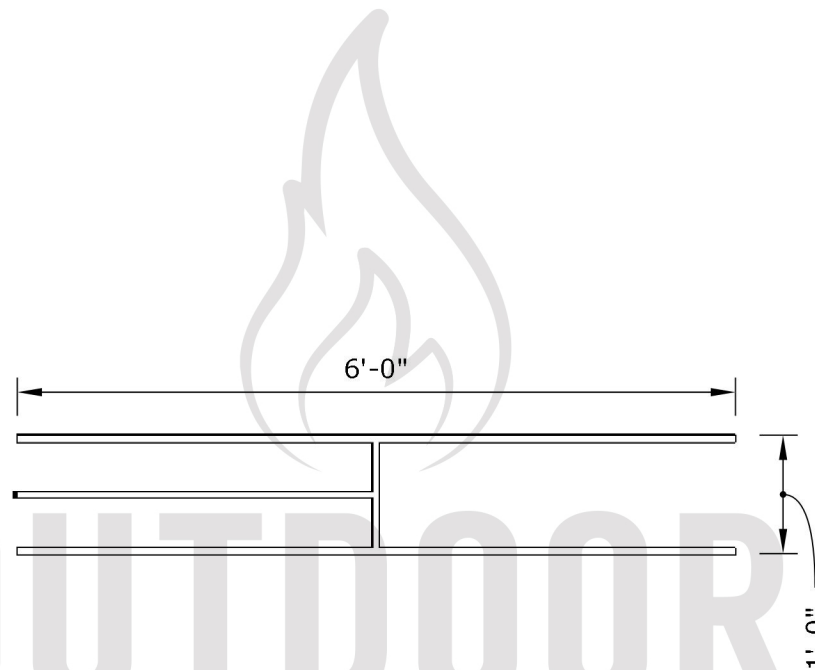

72" Fireplace H Burner

Page Number	1 of 1
Author: Bryant Uribe	9/28/2018
Approved By: Gabriel Estrada	Date

SKU	Length, Width, Height (LxWxH)	Weight	Hub Size	BTU Output	Material
OPT-15772	72" x 12" x 1"	8.5 lbs.	3/4"	175,000	Stainless Steel

PERSPECTIVE

TOP

SIDE