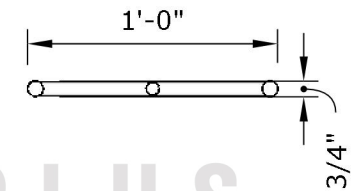

72" Fireplace H Burner

Page Number	1 of 1
Author: Bryant Uribe	9/28/2018
Approved By: Gabriel Estrada	Date

SKU	Length, Width, Height (LxWxH)	Weight	Hub Size	BTU Output	Material
OPT-15772	72" x 12" x 1"	8.5 lbs.	3/4"	175,000	Stainless Steel

PERSPECTIVE

TOP

SIDE